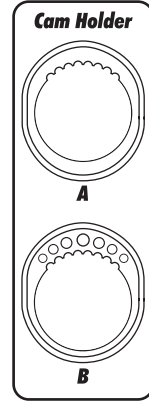

Rear	Alignment	Front
	Ride Height	
	Camber	
N/A	Caster	
	Rear Hub Toe	N/A
	Toe	
	Hex Spacing	
	Wheelbase	
N/A	Steering Link	
N/A	Bumpsteer	

Notes:

Differentials		
	Type	
	Setting	
	Belt Tension Number	
	Cam Holder	

Notes:

Tires		
	Tire	
	Tire Diameter	
	Insert & Wheel	
	Additive & Amount	

Notes:

Shocks		
	Oil	
	Piston	
	Rebound	
	Spring	

Notes:

Chassis		
	Chassis:	
	Top Plate:	

Suspension Geometry		
	Shock Position	
	Camber Link Position	
	Outer Ball & Shims	
	FWD Arm Mount	
	FWD Mount Shims	
	RWD Arm Mount	
	RWD Mount Shims	
	Drop	
	Anti-Roll Bar	

Notes:

**Body & Wing**

**Battery**

**Motor Gear Brush Spring Timing**