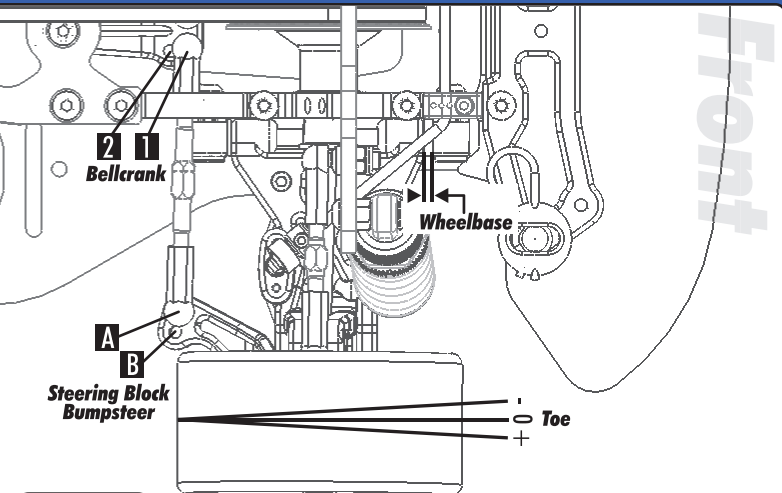

Rear	Alignment	Front
	Ride Height	
	Camber	
N/A	Caster	
	Rear Hub Toe	N/A
	Toe	
	Hex Spacing	
	Wheelbase	
N/A	Steering Link	
N/A	Bumpsteer	

Notes:

Differentials		
	Type	
	Setting	
	Belt Tension Number	
	Cam Holder	

Notes:

Tires		
	Tire	
	Tire Diameter	
	Insert & Wheel	
	Additive & Amount	

Notes:

Shocks		
	Oil	
	Piston	
	Rebound	
	Spring	

Notes:

Chassis		
	Chassis:	
	Top Plate:	

Suspension Geometry		
	Shock Position	
	Camber Link Position	
	Outer Ball & Shims	
	FWD Arm Mount	
	FWD Mount Shims	
	RWD Arm Mount	
	RWD Mount Shims	
	Drop	
	Anti-Roll Bar	

Notes:

**Body & Wing**

**Battery**

**Motor Gear Brush Spring Timing**