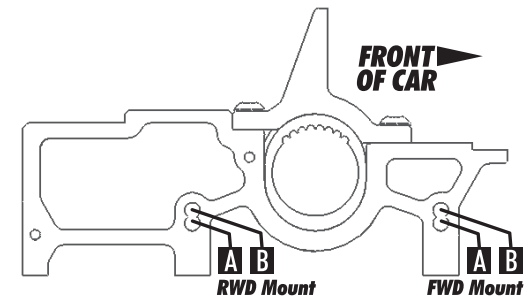

Rear	Alignment	Front
	Ride Height	
	Camber	
N/A	Caster	
	Rear Hub Toe	N/A
	Toe	
	Hex Spacing	
	Wheelbase	
N/A	Steering Link	
N/A	Bumpsteer	

Notes:

Differentials		
	Type	
	Setting	
	Belt Tension Number	
	Cam Holder	

Notes:

Tires		
	Tire	
	Tire Diameter	
	Insert & Wheel	
	Additive & Amount	

Notes:

Shocks		
	Oil	
	Piston	
	Rebound	
	Spring	

Notes:

Chassis		
	Chassis:	
	Top Plate:	

Suspension Geometry		
	Shock Position	
	Camber Link Position	
	Outer Ball & Shims	
	FWD Arm Mount	
	FWD Mount Shims	
	RWD Arm Mount	
	RWD Mount Shims	
	Drop	
	Anti-Roll Bar	

Notes:

**Body & Wing**

**Battery**

**Motor Gear Brush Spring Timing**