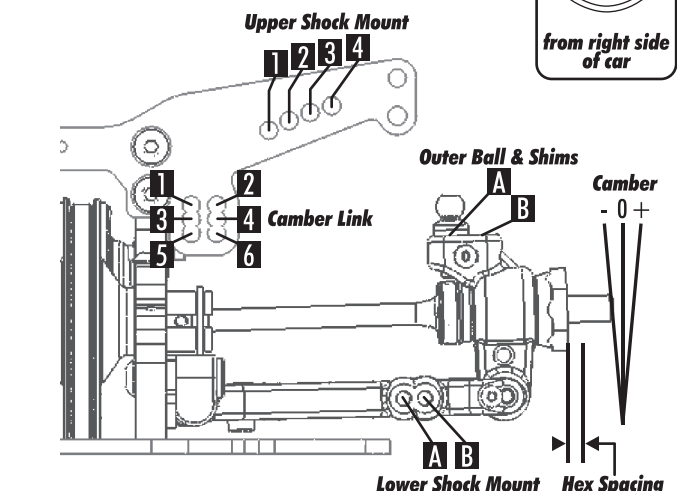

Rear	Alignment	Front
	Ride Height	
	Camber	
N/A	Caster	
	Rear Hub Toe	N/A
	Toe	
	Hex Spacing	
	Wheelbase	
N/A	Steering Link	
N/A	Bumpsteer	

Notes:

Differentials		
	Type	
	Setting	
	Belt Tension Number	
	Cam Holder	

Notes:

Tires		
	Tire	
	Tire Diameter	
	Insert & Wheel	
	Additive & Amount	

Notes:

Shocks		
	Oil	
	Piston	
	Rebound	
	Spring	

Notes:

Chassis		
	Chassis:	
	Top Plate:	

Suspension Geometry		
	Shock Position	
	Camber Link Position	
	Outer Ball & Shims	
	FWD Arm Mount	
	FWD Mount Shims	
	RWD Arm Mount	
	RWD Mount Shims	
	Drop	
	Anti-Roll Bar	

Notes:

**Body & Wing**

**Battery**

**Motor Gear Brush Spring Timing**