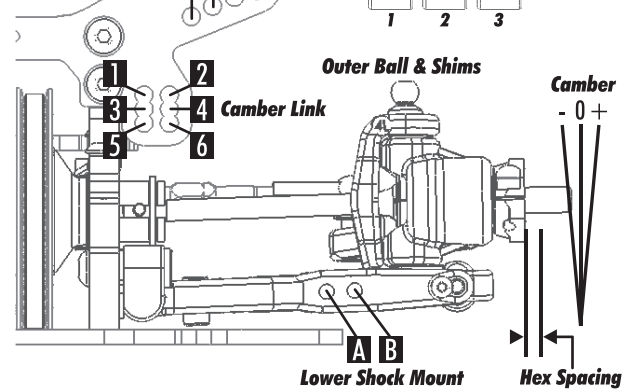

Rear	Alignment	Front
	Ride Height	
	Camber	
N/A	Caster	
	Rear Hub Toe	N/A
	Toe	
	Hex Spacing	
	Wheelbase	
N/A	Steering Link	
N/A	Bumpsteer	

Notes:

Differentials		
	Type	
	Setting	
	Belt Tension Number	
	Cam Holder	

Notes:

Tires		
	Tire	
	Tire Diameter	
	Insert & Wheel	
	Additive & Amount	

Notes:

Shocks		
	Oil	
	Piston	
	Rebound	
	Spring	

Notes:

Chassis		
	Chassis:	
	Top Plate:	

Suspension Geometry		
	Shock Position	
	Camber Link Position	
	Outer Ball & Shims	
	FWD Arm Mount	
	FWD Mount Shims	
	RWD Arm Mount	
	RWD Mount Shims	
	Drop	
	Anti-Roll Bar	

Notes:

**Body & Wing**

**Battery**

**Motor Gear Brush Spring Timing**